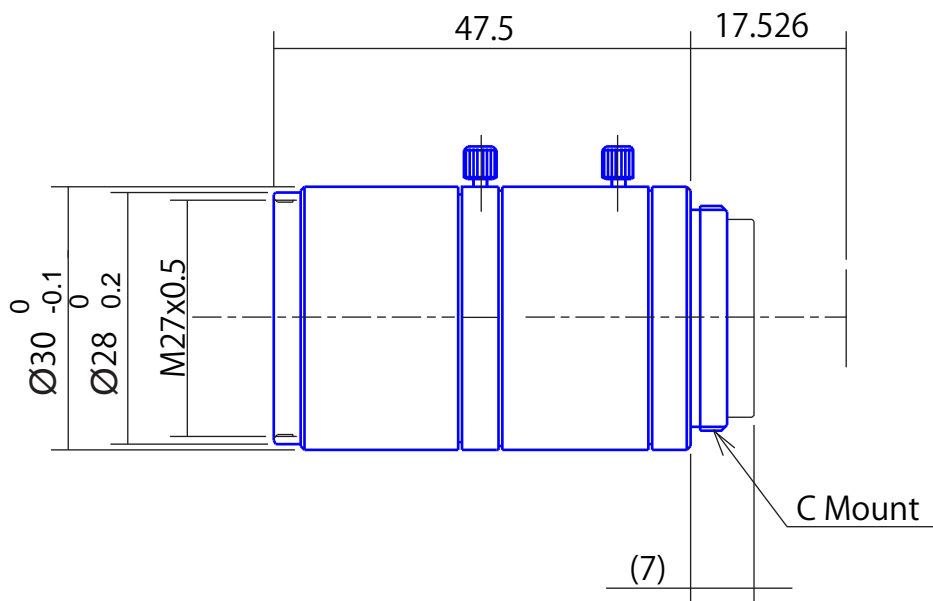

High Resolution Megapixel Lenses

Item No. GMTHR31214MCN

ITEM NO.		GMTHR31214MCN
Focal Length		12.3 (mm)
Iris Range		F1.45 - 16
Angle of View (H x V x D)	2/3"	39.59° x 30.17° x 48.38°
MOD		0.1 (m)
Filter Thread		M27.0, P=0.5
Dimension (D x L)		Ø30 x 47.5 (mm)
Weight		90 (g)
Notes		2megapixel