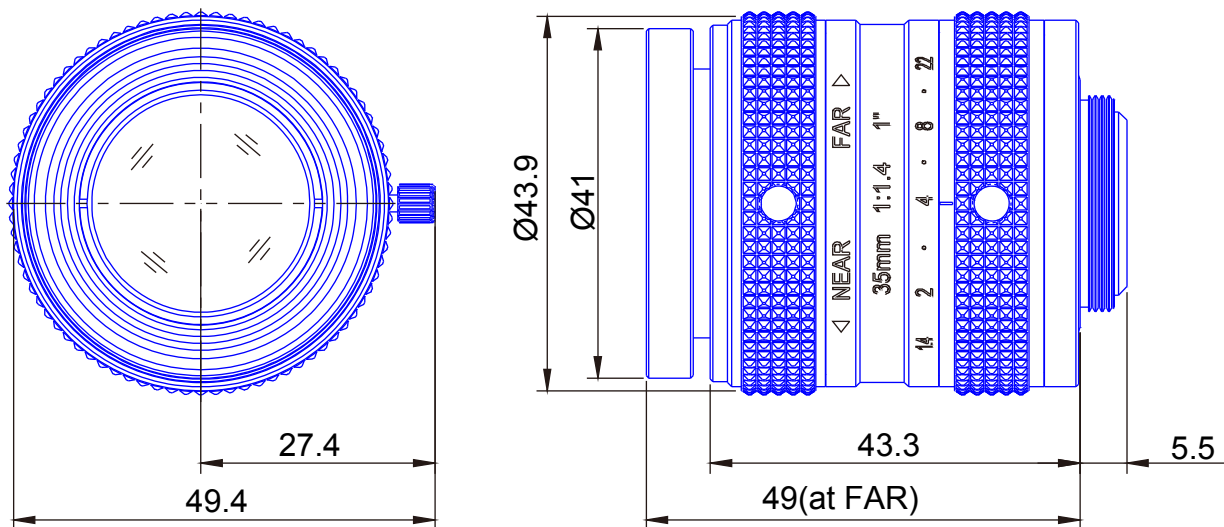

1inch Format

High resolution 12 Megapixel Lenses

**Item No. GM12HR43514MCN**

ITEM NO.		GM12HR43514MCN
Focal Length		35 (mm)
Iris Range		F1.4 - 22
Angle of View (H x V x D)	1"	20°7' x 15°6'
MOD		0.45 (m)
Filter Thread		M=39, P=0.5
Dimension (D x L)		Ø43 x 49 (mm)
Weight		155 (g)